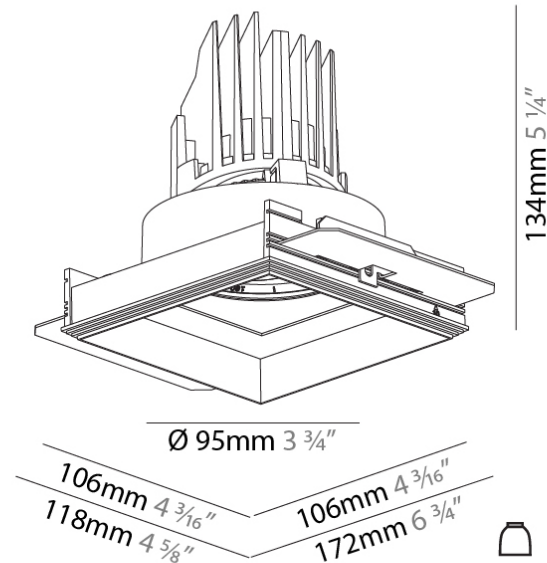

Cut-out Measurements: 120mm / 4 3/4" x 120mm / 4 3/4"
Upon Request: Unique Ceiling Thickness

ELECTRICAL

Lamp Type: LED (Zhaga Standard)
Input Wattage (W): 16.5
Total Output Wattage (W): 14.7
Dimming: Dali Dimming
Driver Included: No
Driver Location: Recessed Housing
Driver Type: Constant Current - 120Vac
Driver Class: Class 2
Housing: See Components
Input Voltage (V): 120
Constant Current (MA): 350

LED

Number of LEDs: 1
Max. Delivered Lumen (lm): 770
Nominal Lumen (lm): 1140
CRI: >90 CRI
Lamp Life (hrs): 50000
Upon Request: RGB-W Tunable White Special Color Temperature Special LED

OPTICAL

Reflector: 20 / 40 / 60
Adjustability: Rotational 355°; Tilt 30°
Upon Request: Special Beam Angles

RATINGS AND CERTIFICATIONS

382, F 416-247-9319, www.zaneen.com
Created by Zaneen Lighting for North American Standards at the end of the existing Model #. For assistance on 'custom' specifications, contact zteam@zaneen.com.
In a constant effort to supply the best product, we reserve the right to change specifications or materials without notice. The most recent specification sheets are found at zaneen.com
IP rating: IP20